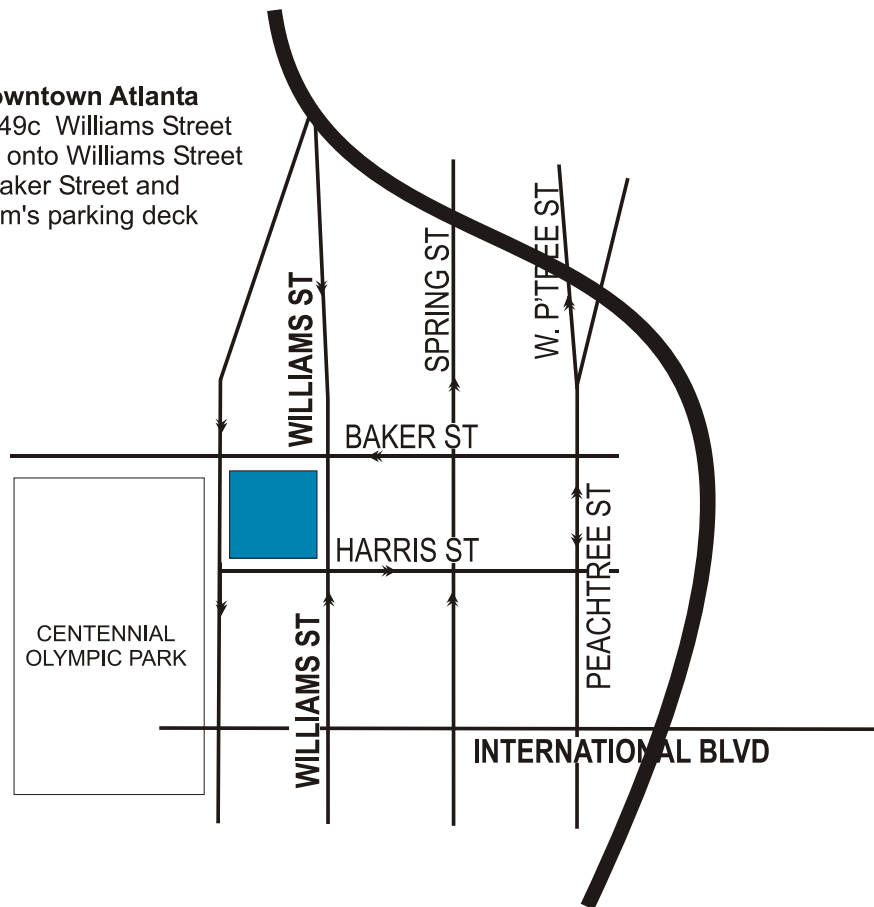

# DIRECTIONS TO THE INFORUM

**From North of Downtown Atlanta**  
75/85 South to Exit 249c Williams Street  
Go straight off the exit onto Williams Street  
Turn right onto Baker Street and  
Left Into the Inforum's parking deck

**From South of Downtown Atlanta**  
75/85 North to Exit 248c Andrew Young International Blvd. & Freedom Prkwy  
Follow ramp to International Blvd and turn left  
Go through downtown toward Centennial Olympic Park  
Turn right onto Williams Street  
Go two blocks to Baker Street and turn left  
Turn left Into the Inforum's parking deck